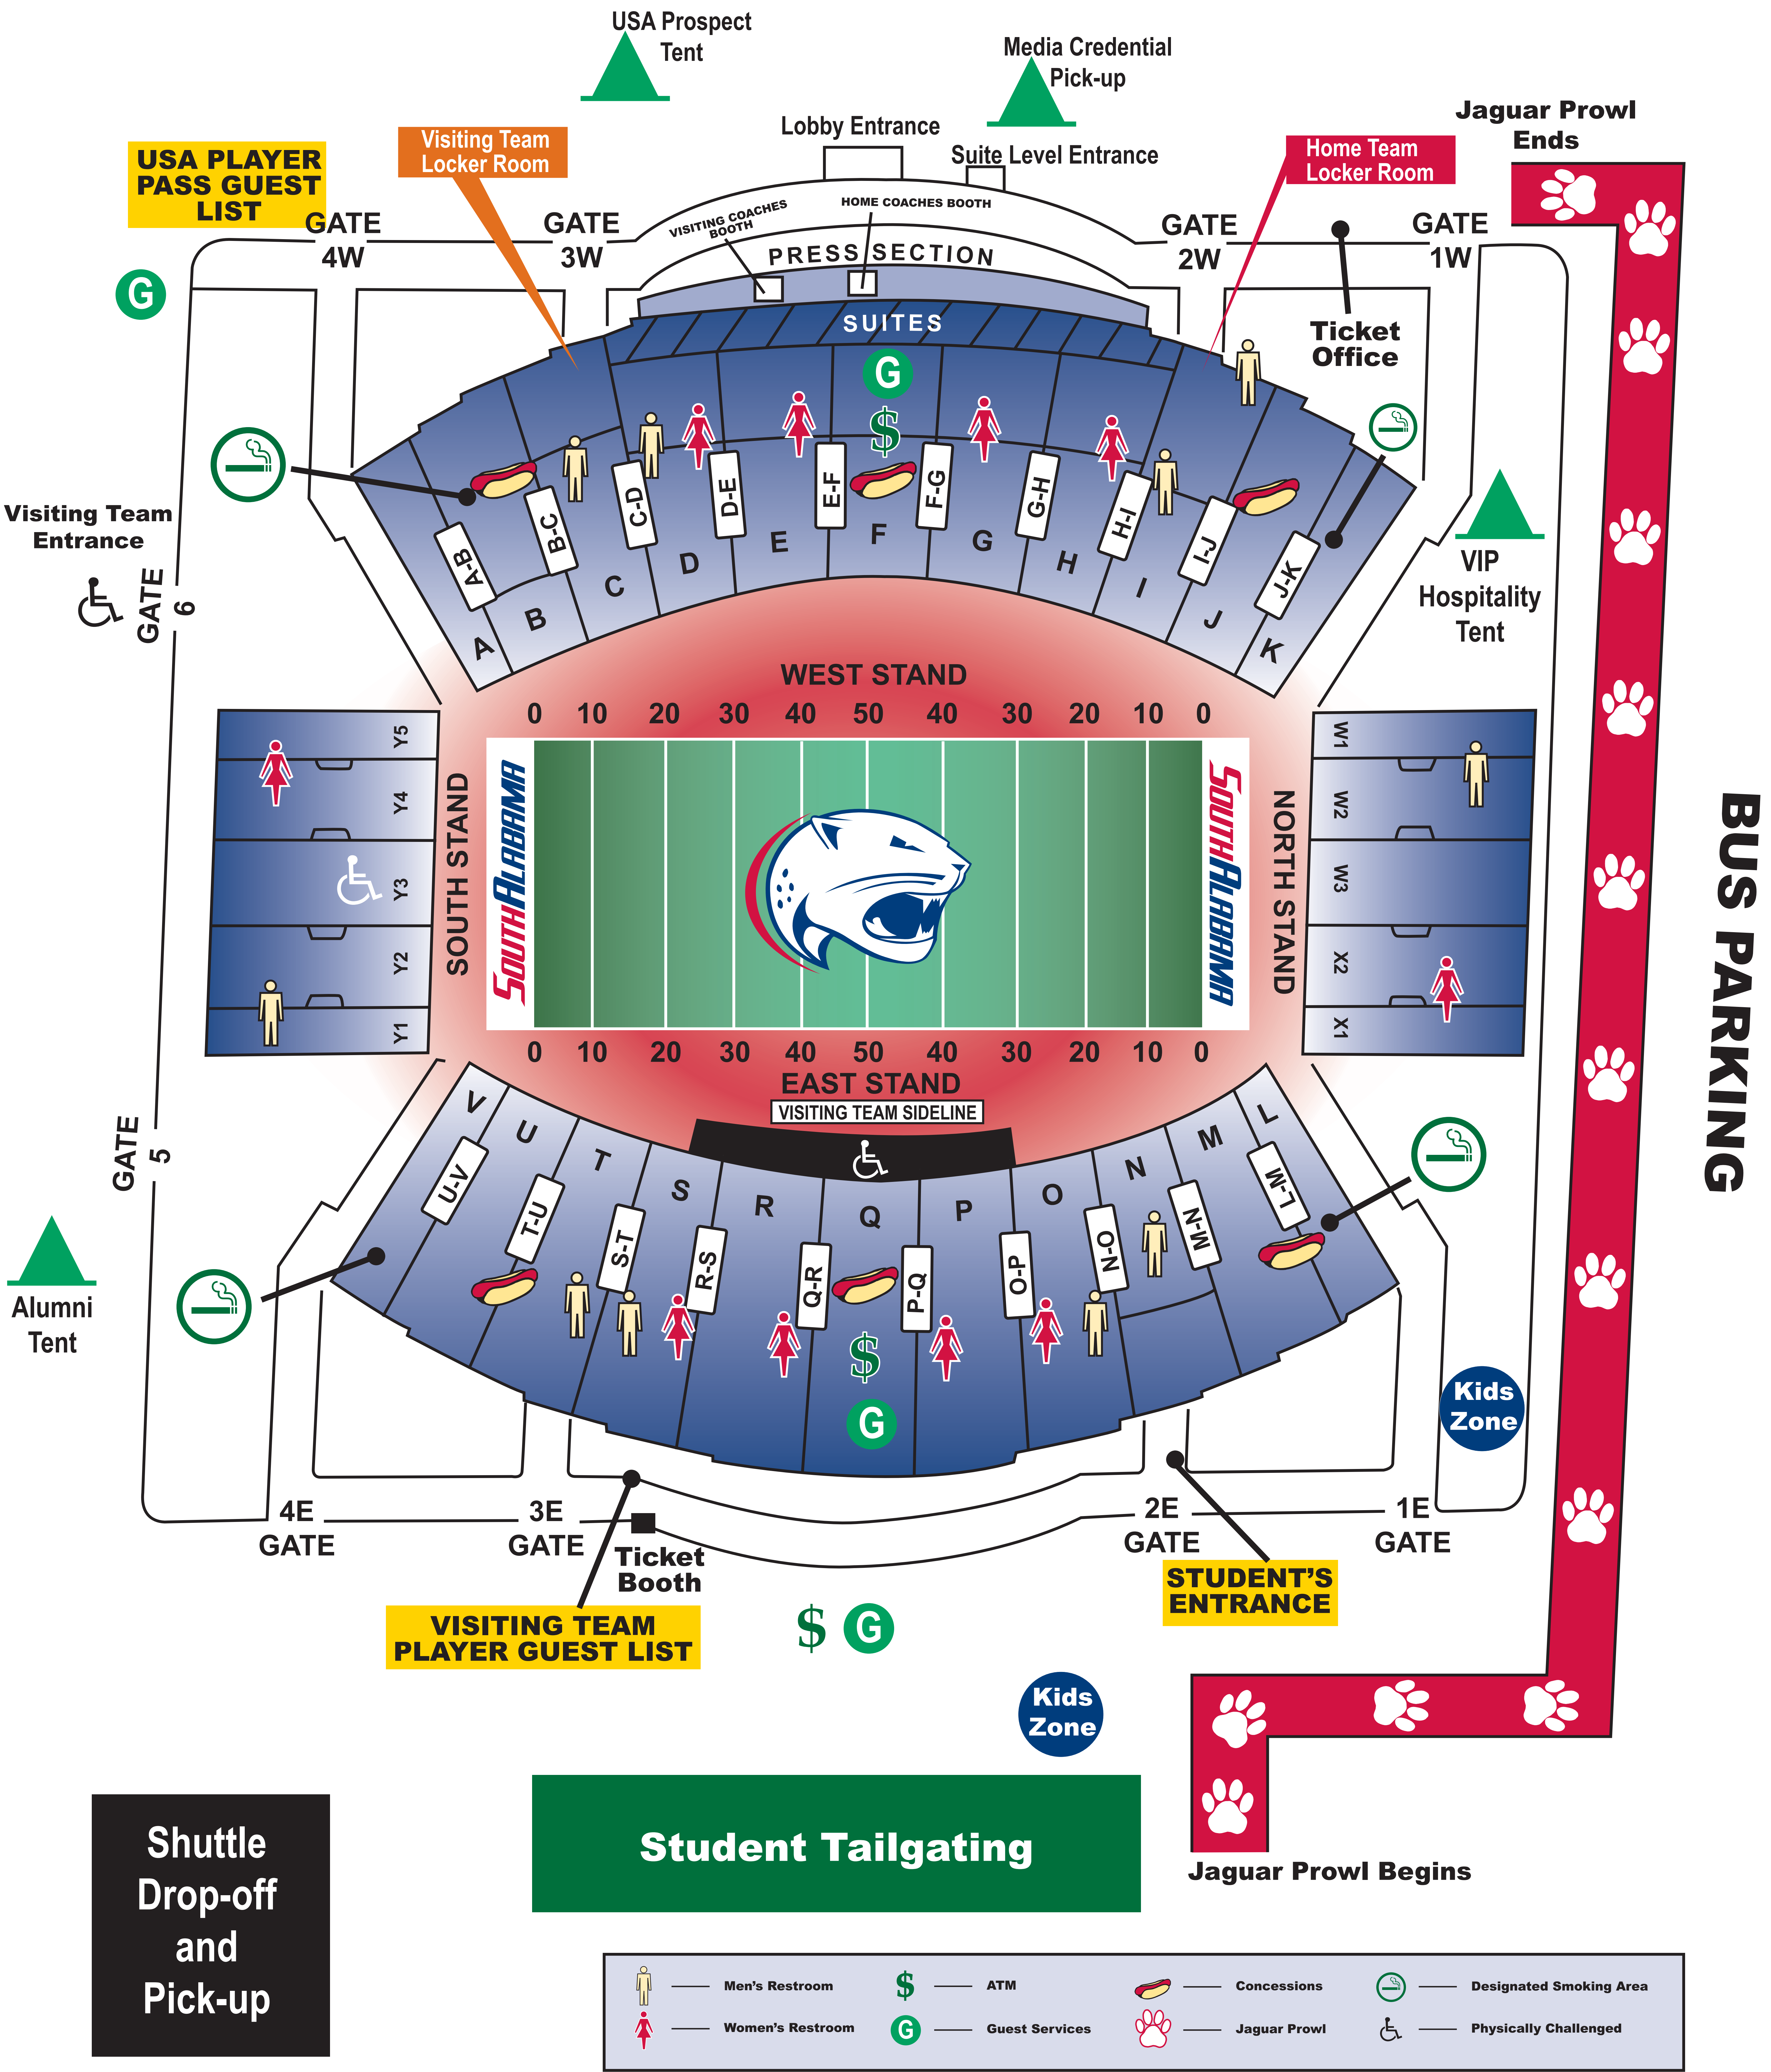

LADD-PEEBLES STADIUM GAME DAY MAP

BUS PARKING

Jaguar Prowl Begins

Jaguar Prowl Ends

Shuttle Drop-off and Pick-up

Student Tailgating

- | | | | |
|--|--|--|---|
|  Men's Restroom |  ATM |  Concessions |  Designated Smoking Area |
|  Women's Restroom |  Guest Services |  Jaguar Prowl |  Physically Challenged |